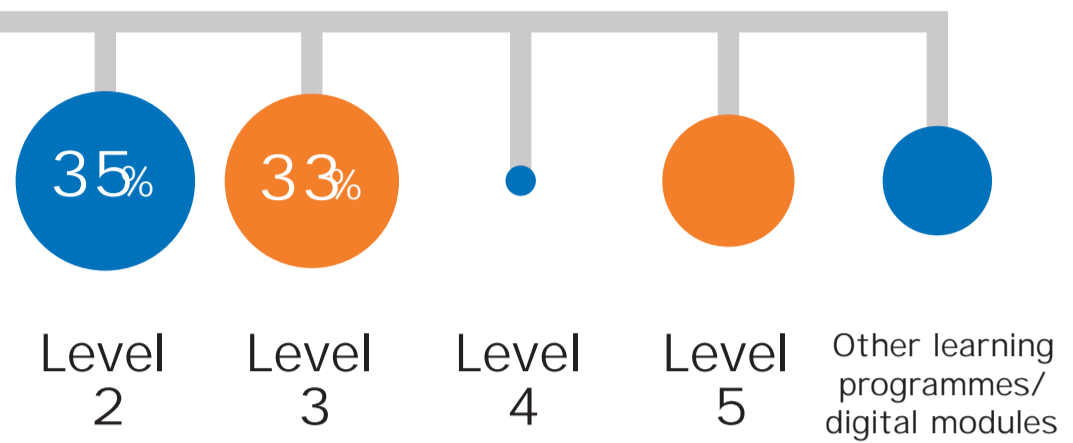

The Workforce Development Fund

2020-21

18,848 qualifications and learning programmes and digital modules were claimed for

Who did the fund support?

2,351 establishments claimed for 14,037 workers

Apprenticeships