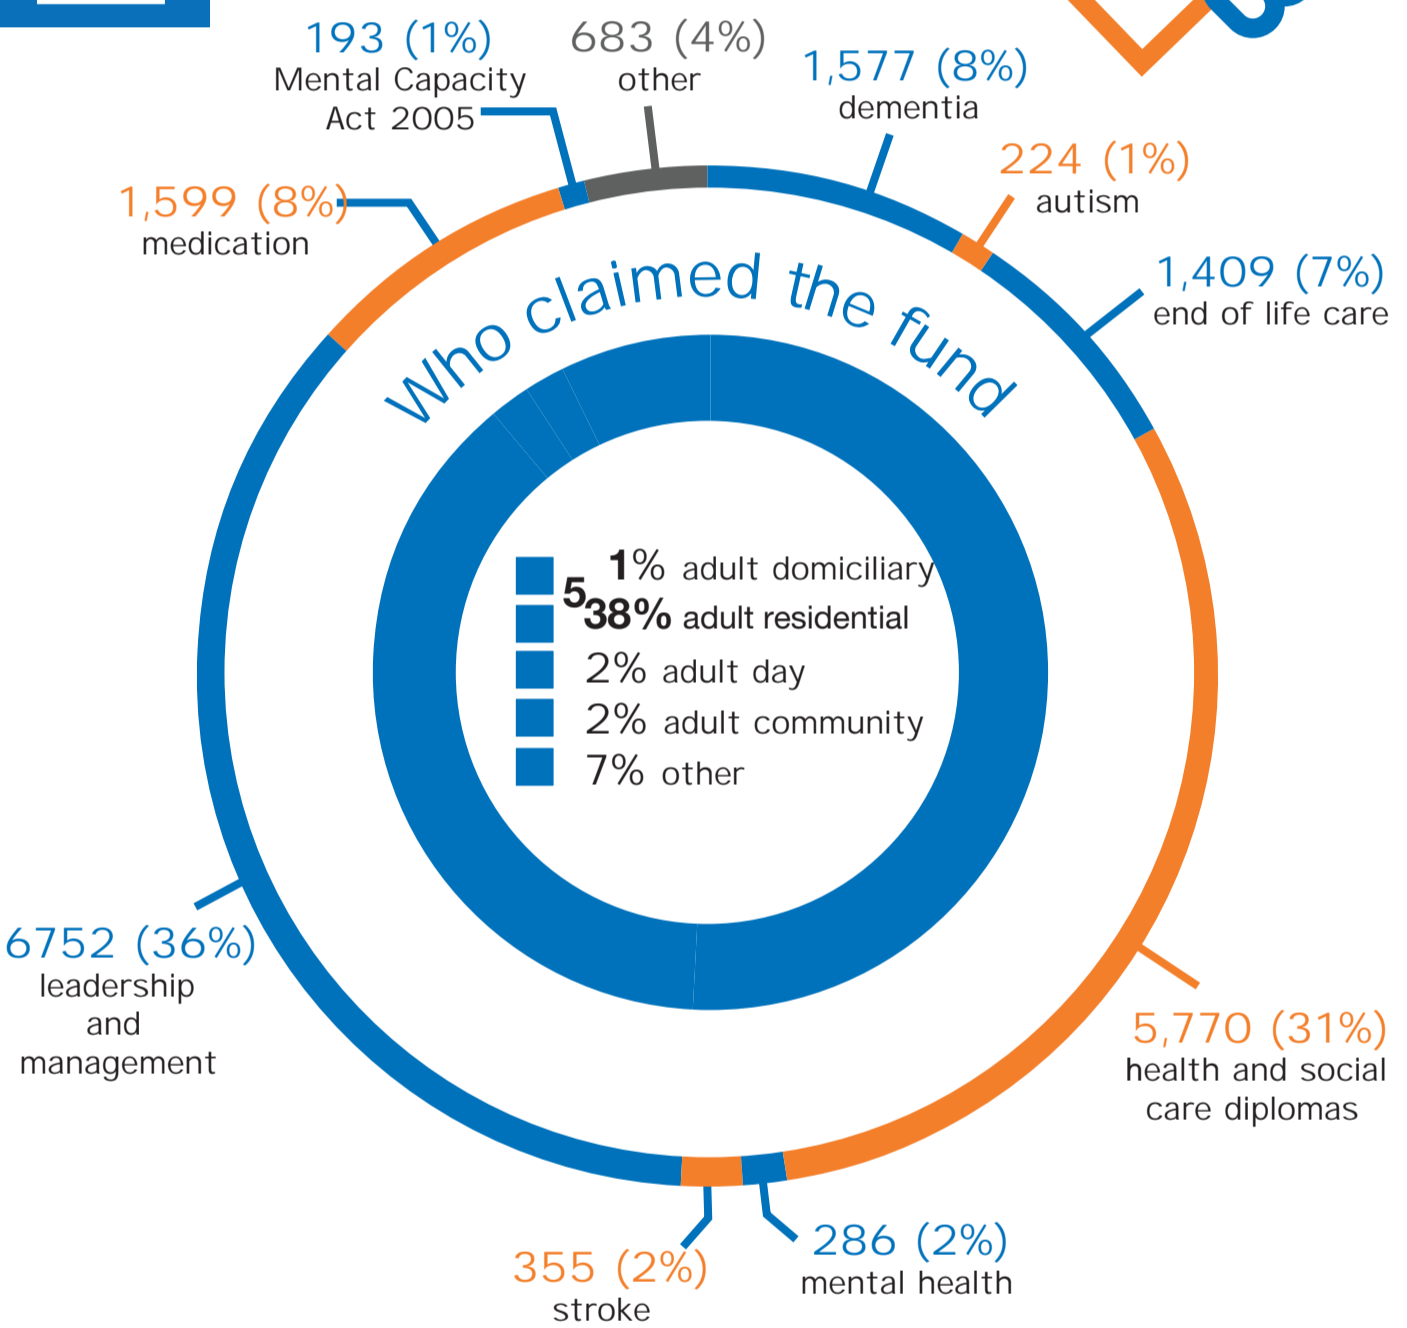

The Workforce Development Fund

2020-21

18,848 qualifications and learning programmes and digital modules were claimed for

Who did the fund support?

2,351 establishments claimed for 14,037 workers

Apprenticeships